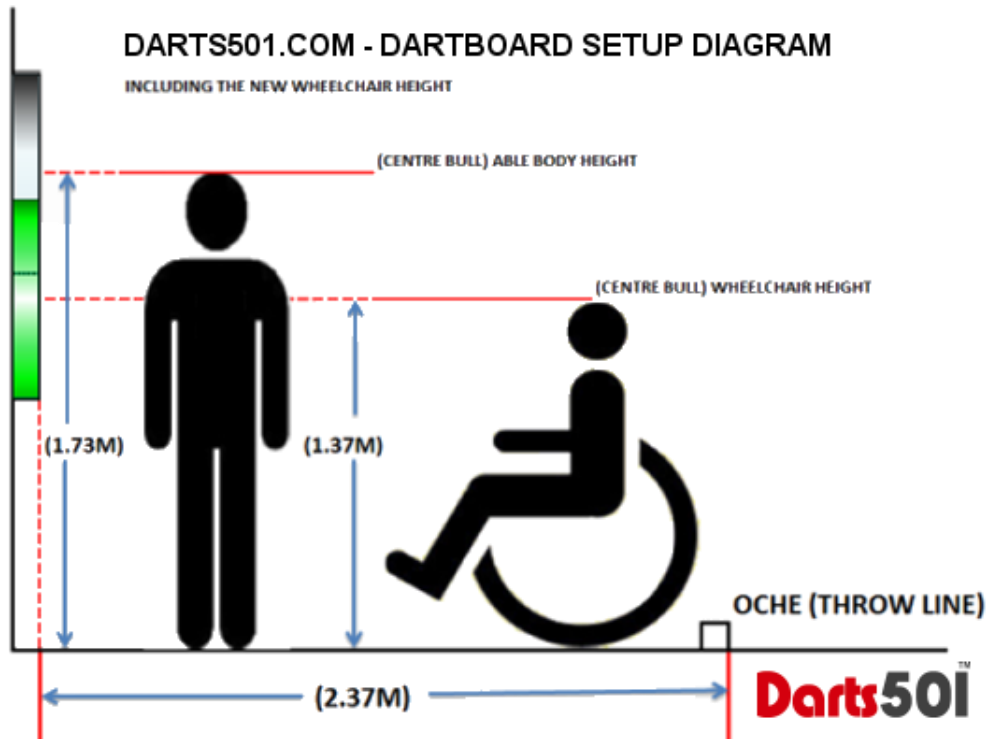

Dartboard Set-up for Abled Bodied, Disabled Standing and Wheelchair User

Dartboard	Centre Bull to Ground	Ground Level to Oche	Centre Bull to Oche
Standard	5' 8" = 1.73m	7' 9 1/4" = 2.37m	9' 7 1/2" = 2.93m
Standard 	4' 6" = 1.37m	7' 9 1/4" = 2.37m	9' 0" = 2.74m
Soft-tip	5' 8" = 1.73m	8' 0" = 2.44m	9' 9 3/4" = 2.99m
London Fives (Narrow Fives)*	5' 6" = 1.68m	9' 0" = 2.743m	10' 6" = 3.20m
Ipswich Fives (Wide Fives) TBC**	5' 8" = 1.73m	7' 9 1/4" = 2.37m	9' 7 1/2" = 2.93m
Manchester	5' 3" = 1.60m	7' 6" = 2.29m	9' 2" = 2.79m
Yorkshire 	5' 6" = 1.68m	7' 2" = 2.18m	9' 0" = 2.74m
Lincolnshire (15" dia Dartboard)	5' 8" = 173 cm	7' 0" = 213.4 cm	9' 0" = 274 cm