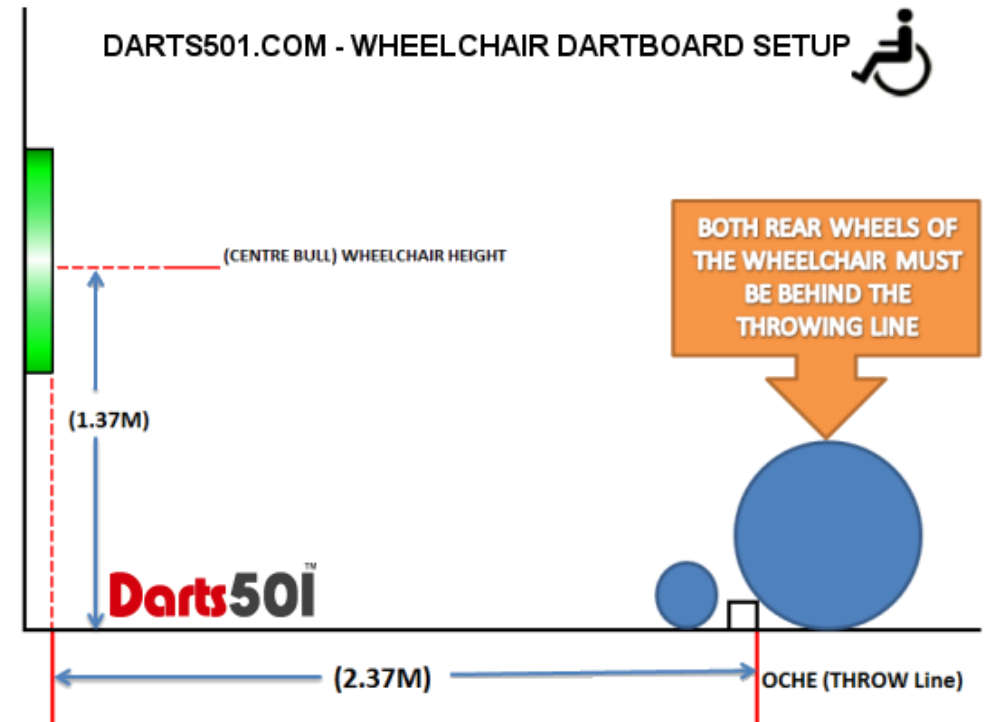

Dartboard Set-up for Abled Bodied, Disabled Standing and Wheelchair User

Dartboard	Centre Bull to Ground	Ground Level to Oche	Centre Bull to Oche
Standard	5' 8" = 1.73m	7' 9 1/4" = 2.37m	9' 7 1/2" = 2.93m
Standard 	4' 6" = 1.37m	7' 9 1/4" = 2.37m	9' 0" = 2.74m
Soft-tip	5' 8" = 1.73m	8' 0" = 2.44m	9' 9 3/4" = 2.99m
London Fives (Narrow Fives)*	5' 6" = 1.68m	9' 0" = 2.743m	10' 6" = 3.20m
Ipswich Fives (Wide Fives) TBC**	5' 8" = 1.73m	7' 9 1/4" = 2.37m	9' 7 1/2" = 2.93m
Manchester	5' 3" = 1.60m	7' 6" = 2.29m	9' 2" = 2.79m
Yorkshire 	5' 6" = 1.68m	7' 2" = 2.18m	9' 0" = 2.74m
Lincolnshire (15" dia Dartboard)	5' 8" = 173 cm	7' 0" = 213.4 cm	9' 0" = 274 cm